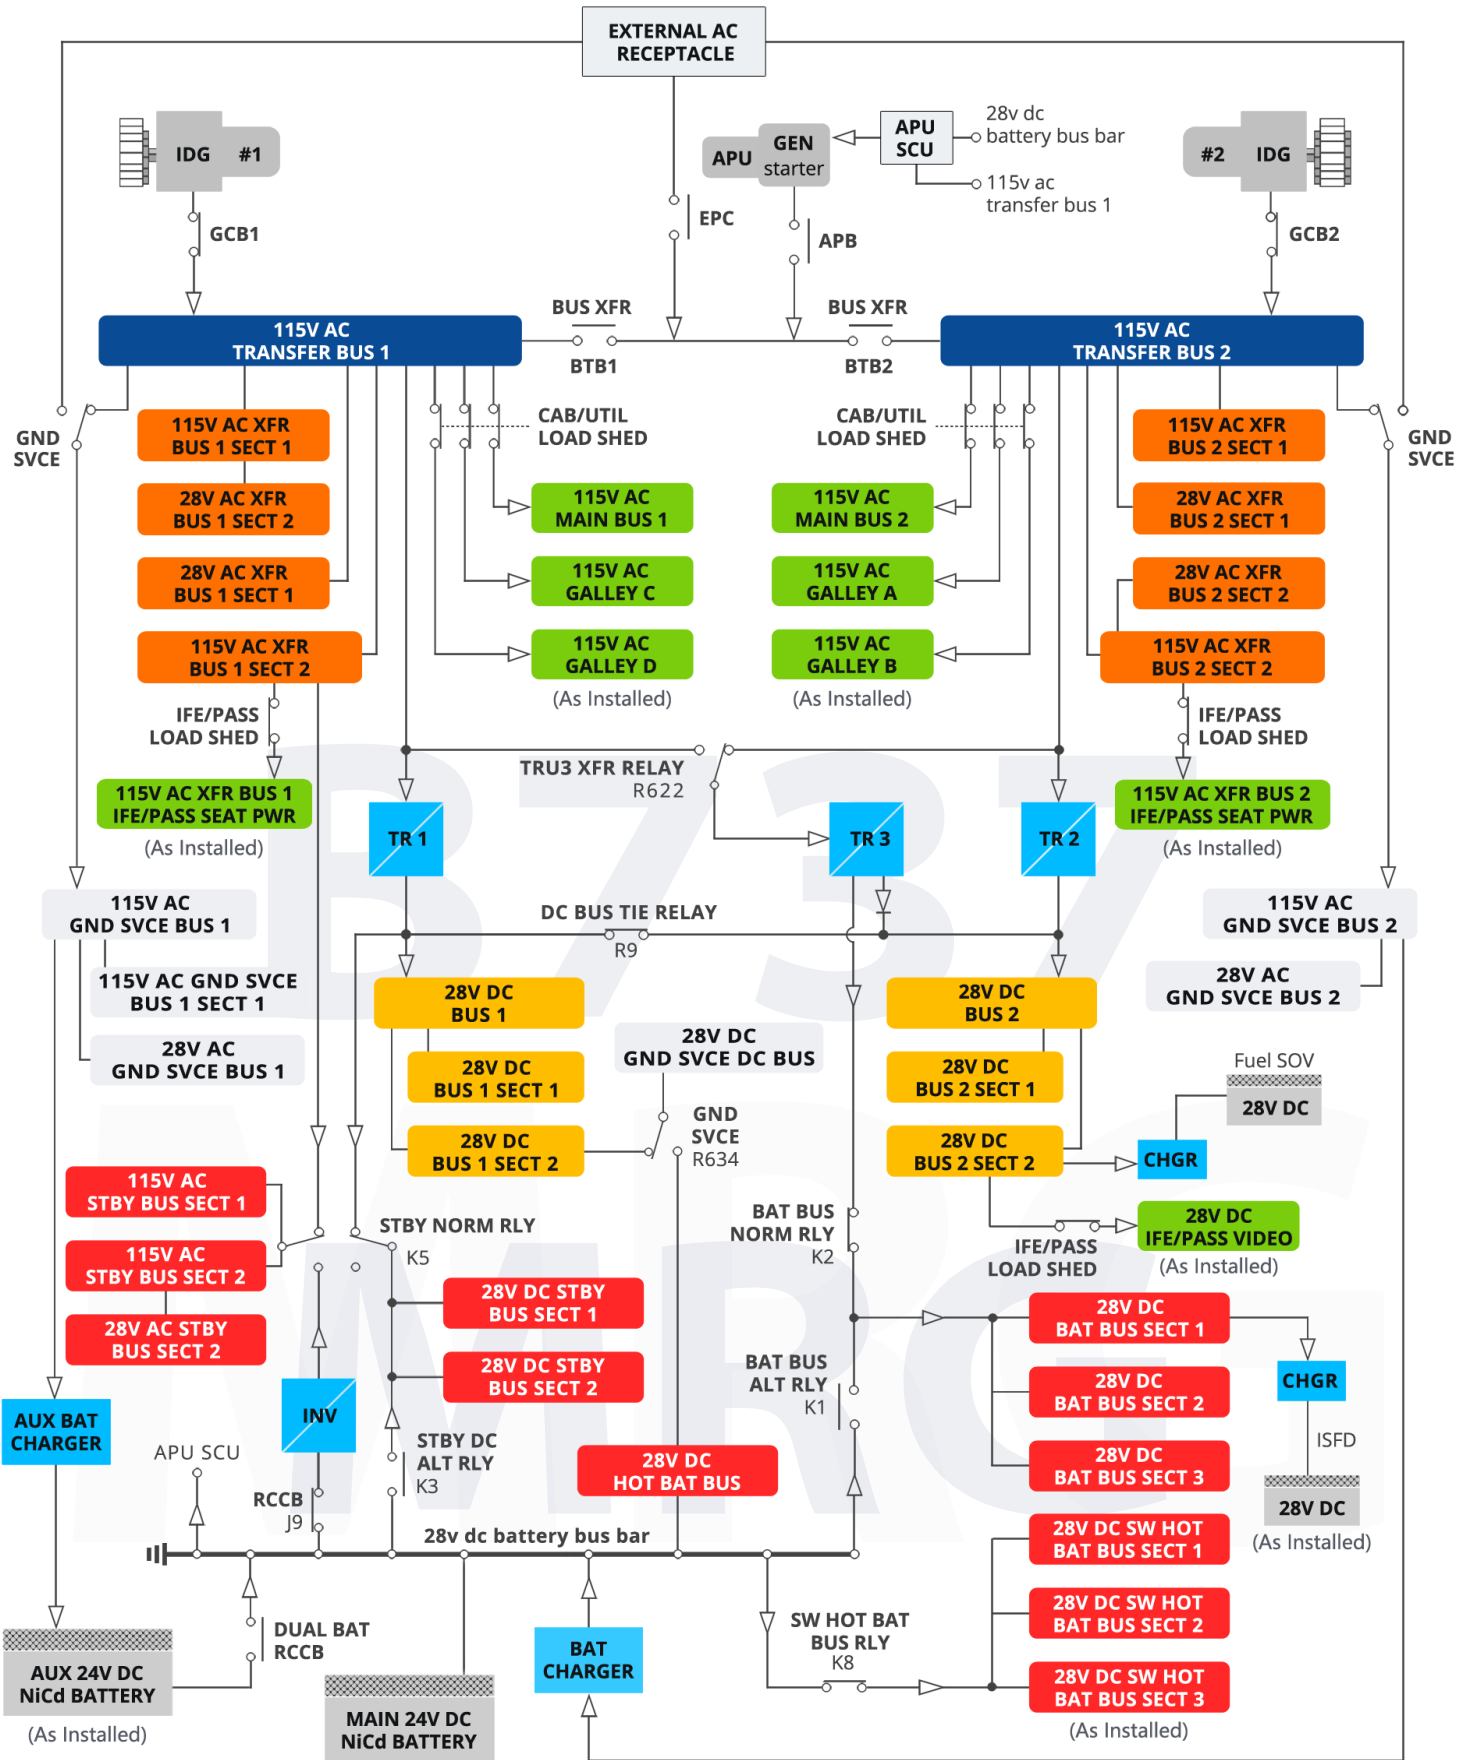

**B737
MRG**

**B737
MRG**

**A320
MRG**

**A320
MRG**

737 ELECTRICAL

B737MRG

Version 9.2 – 2026

b737mrg.net