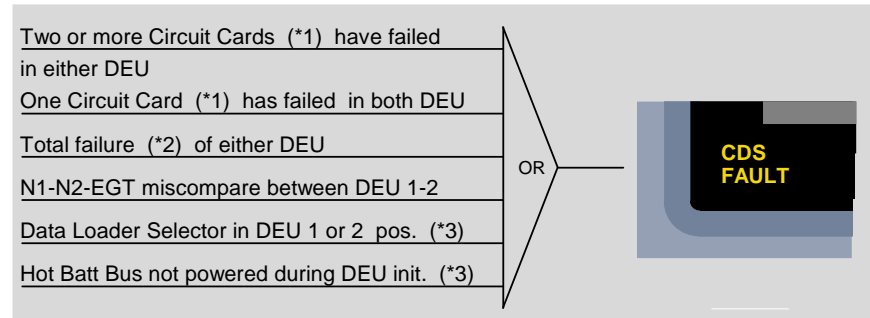

## Full Color print

The line below or above the light module indicates that the light is illuminated  
 (for black & white printed guides)