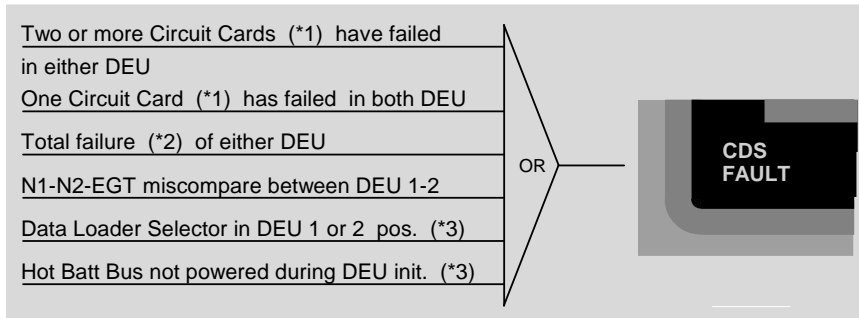

## Full Color print

The line below or above the light module indicates that the light is illuminated  
 (for black & white printed guides)