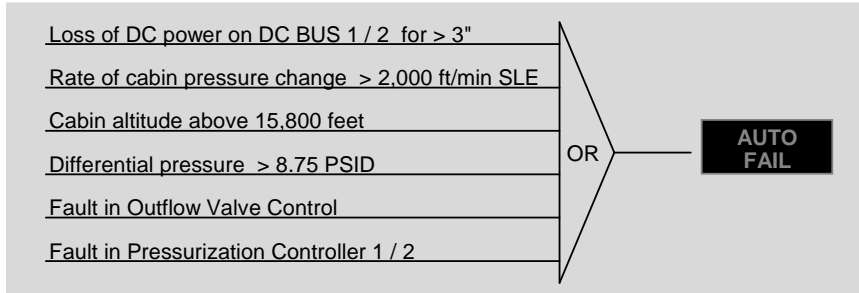

## Full Color print

The line below or above the light module indicates that the light is illuminated  
 (for black & white printed guides)