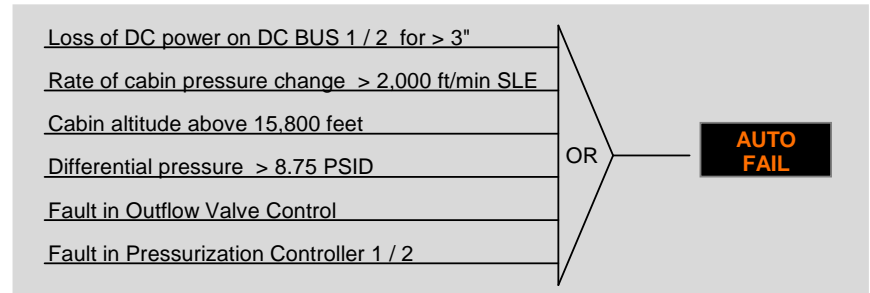

## Full Color print

The line below or above the light module indicates that the light is illuminated  
 (for black & white printed guides)